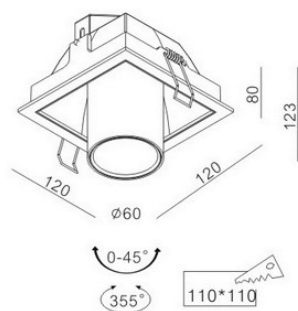

### ADJUSTABLE SNOOT DOWNLIGHT 13.9W - 110MM CUT-OUT

#### SPECIFICATIONS

SKU	
LAMP/SOCKET	13.9W
COLOUR TEMP	3000K
LUMEN	537lm
BEAM	32°
TRIM COLOUR	White / Black
DRIVER	Remote triac dimmable driver
IP RATING	IP20
SIZE	120mm x 120mm x 123mm
CUT-OUT	110mm x 110mm
ADDITIONAL INFORMATION	Recessed square body