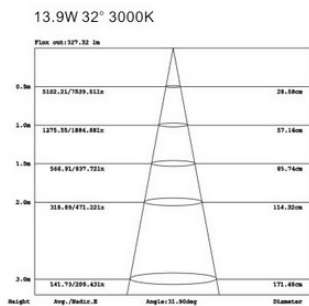

### ADJUSTABLE SNOOT DOWNLIGHT 13.9W - 110MM CUT-OUT

#### SPECIFICATIONS

SKU	
LAMP/SOCKET	13.9W
COLOUR TEMP	3000K
LUMEN	537lm
BEAM	32°
TRIM COLOUR	White / Black
DRIVER	Remote triac dimmable driver
IP RATING	IP20
SIZE	120mm x 120mm x 123mm
CUT-OUT	110mm x 110mm
ADDITIONAL INFORMATION	Recessed square body