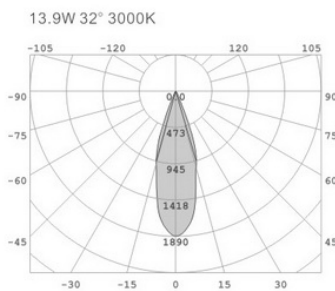

### ADJUSTABLE SNOOT DOWNLIGHT 13.9W - 110MM CUT-OUT

#### SPECIFICATIONS

SKU	
LAMP/SOCKET	13.9W
COLOUR TEMP	3000K
LUMEN	537lm
BEAM	32°
TRIM COLOUR	White / Black
DRIVER	Remote triac dimmable driver
IP RATING	IP20
SIZE	60mm dia x 120mm dia x 123mm height
CUT-OUT	110mm dia
ADDITIONAL INFORMATION	Recessed round body