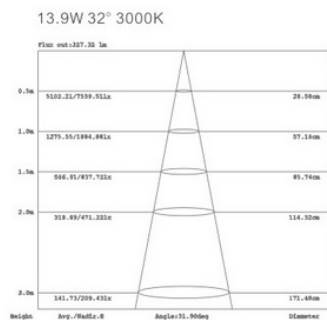

### ADJUSTABLE SNOOT DOWNLIGHT 13.9W - 110MM CUT-OUT

#### SPECIFICATIONS

SKU	
LAMP/SOCKET	13.9W
COLOUR TEMP	3000K
LUMEN	537lm
BEAM	32°
TRIM COLOUR	White / Black
DRIVER	Remote triac dimmable driver
IP RATING	IP20
SIZE	60mm dia x 120mm dia x 123mm height
CUT-OUT	110mm dia
ADDITIONAL INFORMATION	Recessed round body